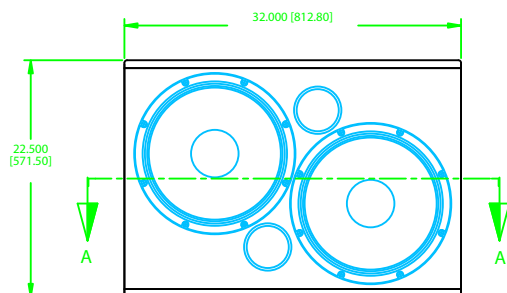

SECTION A-A

AE-10 SUBWOOFER

CONNECTOR PANEL

FRONT VIEW  
W/GRILL REMOVED

NOTE: DIMENSIONS ARE IN INCHES & [MILLIMETERS]

<small>INFORMATION CONTAINED IN THIS DOCUMENT IS THE SOLE PROPERTY OF APOGEE SOUND INTERNATIONAL, LLC. REPRODUCTION OF ALL OR ANY PART OF THIS DOCUMENT WITHOUT WRITTEN CONSENT FROM APOGEE SOUND INTERNATIONAL, LLC IS PROHIBITED.</small>	<b>NOT TO SCALE</b>					
	SCALE	1/5	DRAWN			WWE
	PRODUCT NUMBER:	100-7000	SIZE	D	DRAWING NO.	ZAE-10
	REVISION	A	AE-10 SUBWOOFER			