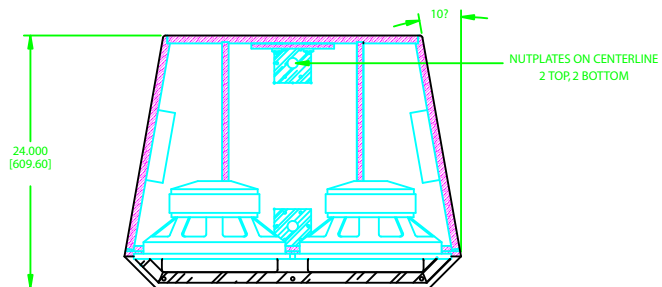

SECTION A-A

AE-10 SUBWOOFER

CONNECTOR PANEL

FRONT VIEW  
W/GRILL REMOVED

NOTE: DIMENSIONS ARE IN INCHES & [MILLIMETERS]

<small>INFORMATION CONTAINED IN THIS DOCUMENT IS THE SOLE PROPERTY OF APOGEE SOUND INTERNATIONAL, LLC. REPRODUCTION OF ALL OR ANY PART OF THIS DOCUMENT WITHOUT WRITTEN CONSENT FROM APOGEE SOUND INTERNATIONAL, LLC IS PROHIBITED.</small>	<b>NOT TO SCALE</b>					
	SCALE	1/5	DRAWN			WWE
	PRODUCT NUMBER:	100-7000	SIZE	D	DRAWING NO.	ZAE-10
	REVISION	A	AE-10 SUBWOOFER			