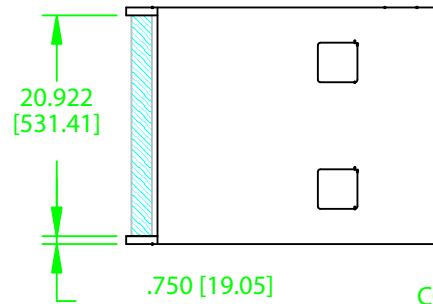

# AE-11 SUBWOOFER

FRONT VIEW

CONNECTOR PANEL

NOTE: DIMENSIONS ARE IN INCHES & [MILLIMETERS]

INFORMATION CONTAINED IN THIS DOCUMENT IS THE SOLE PROPERTY OF APOGEE SOUND INC. REPRODUCTION OF ALL OR ANY PART OF THIS DOCUMENT WITHOUT WRITTEN PERMISSION FROM APOGEE SOUND INC. IS PROHIBITED.

NOT TO SCALE

DRAWN	JOHN	2/27/96
REVISED		8/6/98

PRODUCT NUMBER  
100-0210

SIZE **A** AE-11 COMPACT SUBWOOFER

SCALE  
NONE

REVISION  
**A**

DRAWING NO.  
**Z1101**