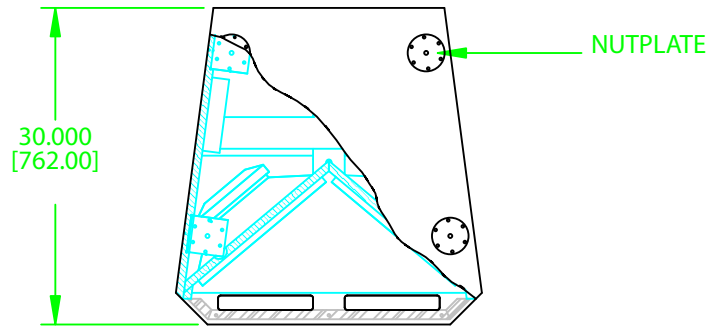

OVERHEAD VIEW  
W/CUTAWAY

# AE-11 SUBWOOFER

FRONT VIEW

CONNECTOR PANEL

NOTE: DIMENSIONS ARE IN INCHES & [MILLIMETERS]

INFORMATION CONTAINED IN THIS DOCUMENT IS THE SOLE PROPERTY OF APOGEE SOUND INC. REPRODUCTION OF ALL OR ANY PART OF THIS DOCUMENT WITHOUT WRITTEN PERMISSION FROM APOGEE SOUND INC. IS PROHIBITED.

NOT TO SCALE

DRAWN	JOHN	2/27/96
REVISED		8/6/98

PRODUCT NUMBER  
100-0210

SIZE **A** AE-11 COMPACT SUBWOOFER

SCALE  
NONE

REVISION  
**A**

DRAWING NO.  
**Z1101**