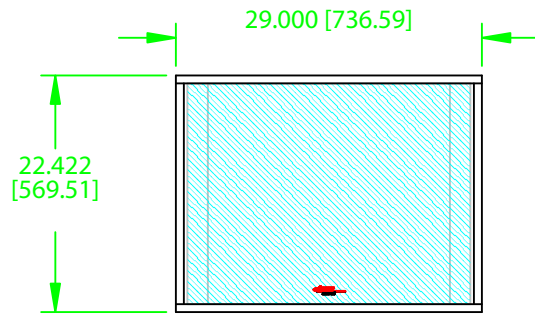

OVERHEAD VIEW  
W/CUTAWAY

# AE-11 SUBWOOFER

FRONT VIEW

CONNECTOR PANEL

NOTE: DIMENSIONS ARE IN INCHES & [MILLIMETERS]

INFORMATION CONTAINED IN THIS DOCUMENT IS THE SOLE PROPERTY OF APOGEE SOUND INC. REPRODUCTION OF ALL OR ANY PART OF THIS DOCUMENT WITHOUT WRITTEN PERMISSION FROM APOGEE SOUND INC. IS PROHIBITED.

NOT TO SCALE

DRAWN	JOHN	2/27/96
REVISED		8/6/98

PRODUCT NUMBER  
100-0210

SIZE **A** AE-11 COMPACT SUBWOOFER

SCALE  
NONE

REVISION  
**A**

DRAWING NO.  
**Z1101**