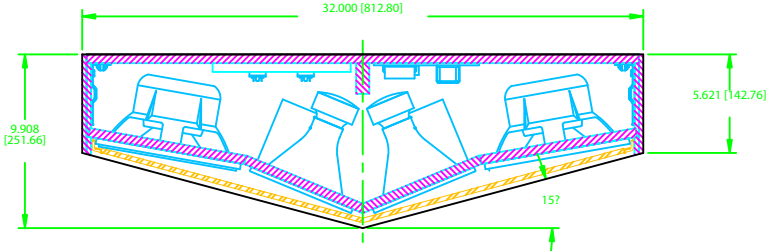

AE-2s2 LOUDSPEAKER

SECTION VIEW