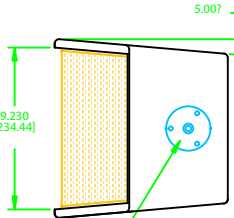

FRONT VIEW

INFORMATION CONTAINED IN THIS DOCUMENT IS THE SOLE PROPERTY OF APOGEE SOUND INTERNATIONAL, LLC. REPRODUCTION OF ALL OR ANY PART OF THIS DOCUMENT WITHOUT WRITTEN CONSENT FROM APOGEE SOUND INTERNATIONAL, LLC IS PROHIBITED.	NOT TO SCALE			APOGEE SOUND INTERNATIONAL, LLC				
	SCALE	1/3	DRAWN	WWE	8/25/99			
	PRODUCT NUMBER:		REVISED:					
	100-2010	SIZE	D	DRAWING NO.	ZAE-2	REVISION	A	AE2s2 LOUDSPEAKER