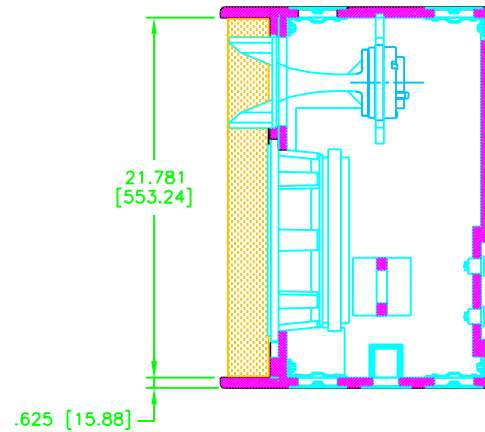

OVERHEAD VIEW

BOTTOM VIEW

AE-4s2 LOUDSPEAKER

FRONT VIEW
W/GRILL REMOVED

SECTION A-A

REAR VIEW

NOTE: DIMENSIONS ARE IN INCHES & [MILLIMETERS]

INFORMATION CONTAINED IN THIS DOCUMENT IS THE SOLE PROPERTY OF APOGEE SOUND INTERNATIONAL, LLC. REPRODUCTION OF ALL OR ANY PART OF THIS DOCUMENT WITHOUT WRITTEN CONSENT FROM APOGEE SOUND INTERNATIONAL, LLC. IS PROHIBITED.

NOT TO SCALE

SCALE	1/4	DRAWN	WWE	6/05/06
PRODUCT NUMBER:	REVISED			
100-4015	SIZE	DRAWING NO.	REVISION	
	D	ZAE-4s2	A	

PRODUCT NUMBER:	100-4015	SIZE	D	DRAWING NO.	ZAE-4s2	REVISION	A	AE-4s2 LOUDSPEAKER
-----------------	----------	------	---	-------------	---------	----------	---	--------------------