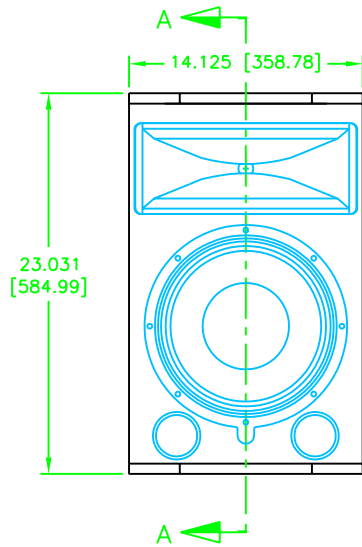

OVERHEAD VIEW

BOTTOM VIEW

AE-4s2 LOUDSPEAKER

FRONT VIEW
W/GRILL REMOVED

SECTION A-A

REAR VIEW

NOTE: DIMENSIONS ARE IN INCHES & [MILLIMETERS]

INFORMATION CONTAINED IN THIS DOCUMENT IS THE SOLE PROPERTY OF APOGEE SOUND INTERNATIONAL, LLC. REPRODUCTION OF ALL OR ANY PART OF THIS DOCUMENT WITHOUT WRITTEN CONSENT FROM APOGEE SOUND INTERNATIONAL, LLC. IS PROHIBITED.

NOT TO SCALE

SCALE	1/4	DRAWN	WWE	6/05/06
PRODUCT NUMBER:	REVISED			
100-4015	SIZE	DRAWING NO.	REVISION	
	D	ZAE-4s2	A	

PRODUCT NUMBER:	100-4015	SIZE	D	DRAWING NO.	ZAE-4s2	REVISION	A	AE-4s2 LOUDSPEAKER
-----------------	----------	------	---	-------------	---------	----------	---	--------------------