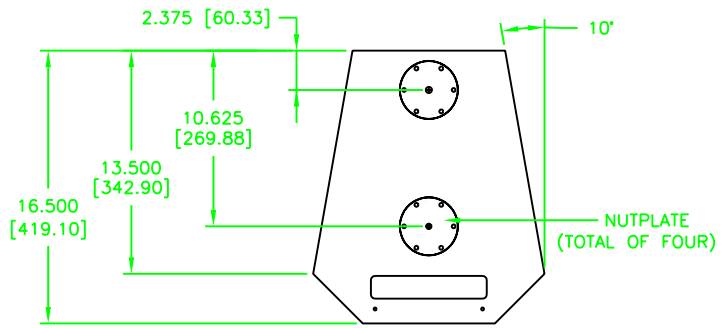

OVERHEAD VIEW

BOTTOM VIEW

AE-4s2 LOUDSPEAKER

FRONT VIEW
W/GRILL REMOVED

SECTION A-A

REAR VIEW

NOTE: DIMENSIONS ARE IN INCHES & [MILLIMETERS]

INFORMATION CONTAINED IN THIS DOCUMENT IS THE SOLE PROPERTY OF APOGEE SOUND INTERNATIONAL, LLC. REPRODUCTION OF ALL OR ANY PART OF THIS DOCUMENT WITHOUT WRITTEN CONSENT FROM APOGEE SOUND INTERNATIONAL, LLC. IS PROHIBITED.

NOT TO SCALE

SCALE	1/4	DRAWN	WWE	6/05/06
PRODUCT NUMBER:	REVISED			
100-4015	SIZE	DRAWING NO.	REVISION	
	D	ZAE-4s2	A	

PRODUCT NUMBER:	100-4015	SIZE	D	DRAWING NO.	ZAE-4s2	REVISION	A	AE-4s2 LOUDSPEAKER
-----------------	----------	------	---	-------------	---------	----------	---	--------------------