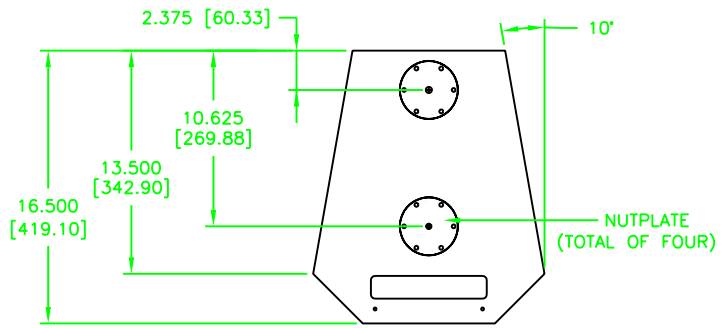

OVERHEAD VIEW

BOTTOM VIEW

AE-4s2 LOUDSPEAKER

FRONT VIEW
W/GRILL REMOVED

SECTION A-A

REAR VIEW

NOTE: DIMENSIONS ARE IN INCHES & [MILLIMETERS]

INFORMATION CONTAINED IN THIS DOCUMENT IS THE SOLE PROPERTY OF APOGEE SOUND INTERNATIONAL, LLC. REPRODUCTION OF ALL OR ANY PART OF THIS DOCUMENT WITHOUT WRITTEN CONSENT FROM APOGEE SOUND INTERNATIONAL, LLC. IS PROHIBITED.

NOT TO SCALE

SCALE	1/4	DRAWN	WWE	6/05/06
PRODUCT NUMBER:	100-4015	REVISED		
SIZE	D	DRAWING NO.	ZAE-4s2	REVISION

REVISION
A
AE-4s2 LOUDSPEAKER