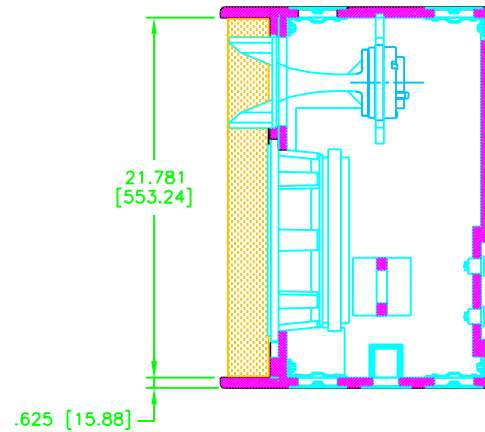

OVERHEAD VIEW

BOTTOM VIEW

AE-4s2 LOUDSPEAKER

FRONT VIEW
W/GRILL REMOVED

SECTION A-A

REAR VIEW

NOTE: DIMENSIONS ARE IN INCHES & [MILLIMETERS]

INFORMATION CONTAINED IN THIS DOCUMENT IS THE SOLE PROPERTY OF APOGEE SOUND INTERNATIONAL, LLC. REPRODUCTION OF ALL OR ANY PART OF THIS DOCUMENT WITHOUT WRITTEN CONSENT FROM APOGEE SOUND INTERNATIONAL, LLC. IS PROHIBITED.

NOT TO SCALE

SCALE	1/4	DRAWN	WWE	6/05/06
PRODUCT NUMBER:	100-4015	REVISED		
SIZE	D	DRAWING NO.	ZAE-4s2	REVISION

REVISION
A
AE-4s2 LOUDSPEAKER