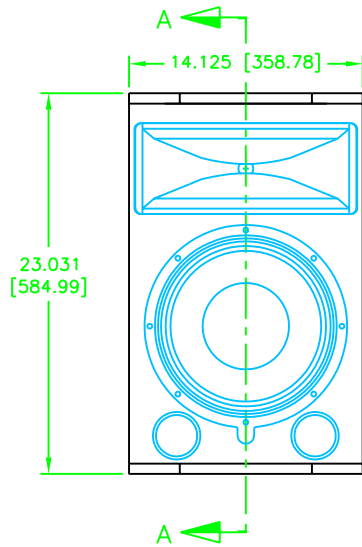

OVERHEAD VIEW

BOTTOM VIEW

AE-4s2 LOUDSPEAKER

FRONT VIEW
W/GRILL REMOVED

SECTION A-A

REAR VIEW

NOTE: DIMENSIONS ARE IN INCHES & [MILLIMETERS]

INFORMATION CONTAINED IN THIS DOCUMENT IS THE SOLE PROPERTY OF APOGEE SOUND INTERNATIONAL, LLC. REPRODUCTION OF ALL OR ANY PART OF THIS DOCUMENT WITHOUT WRITTEN CONSENT FROM APOGEE SOUND INTERNATIONAL, LLC. IS PROHIBITED.

NOT TO SCALE

SCALE	1/4	DRAWN	WWE	6/05/06
PRODUCT NUMBER:	100-4015	REVISED		
SIZE	D	DRAWING NO.	ZAE-4s2	REVISION

REVISION
A
AE-4s2 LOUDSPEAKER