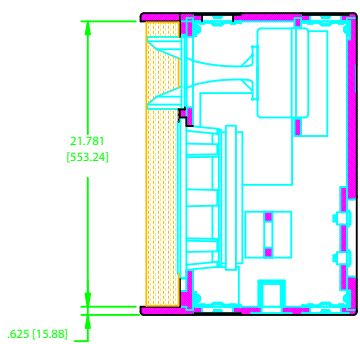

AE-5 LOUDSPEAKER

OVERHEAD VIEW

BOTTOM VIEW

FRONT VIEW
W/GRILL REMOVED

SECTION A-A

REAR VIEW

NOTE: DIMENSIONS ARE IN INCHES & [MILLIMETERS]

<small>INFORMATION CONTAINED IN THIS DOCUMENT IS THE SOLE PROPERTY OF APOGEE SOUND INTERNATIONAL, LLC. REPRODUCTION OF ALL OR ANY PART OF THIS DOCUMENT WITHOUT WRITTEN CONSENT FROM APOGEE SOUND INTERNATIONAL, LLC IS PROHIBITED.</small>	NOT TO SCALE			
	SCALE: 1/4	DRAWN: WWE	8/26/99	
PRODUCT NUMBER: 100-5010	SIZE: D	DRAWING NO. ZAE-5	REVISION: A	AE-5 LOUDSPEAKER