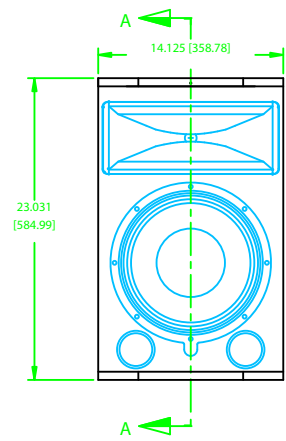

AE-5 LOUDSPEAKER

OVERHEAD VIEW

BOTTOM VIEW

FRONT VIEW
W/GRILL REMOVED

SECTION A-A

REAR VIEW

NOTE: DIMENSIONS ARE IN INCHES & [MILLIMETERS]

<small>INFORMATION CONTAINED IN THIS DOCUMENT IS THE SOLE PROPERTY OF APOGEE SOUND INTERNATIONAL, LLC. REPRODUCTION OF ALL OR ANY PART OF THIS DOCUMENT WITHOUT WRITTEN CONSENT FROM APOGEE SOUND INTERNATIONAL, LLC IS PROHIBITED.</small>	NOT TO SCALE			
	SCALE: 1/4	DRAWN: WWE	8/26/99	
PRODUCT NUMBER: 100-5010	SIZE: D	DRAWING NO. ZAE-5	REVISION: A	AE-5 LOUDSPEAKER