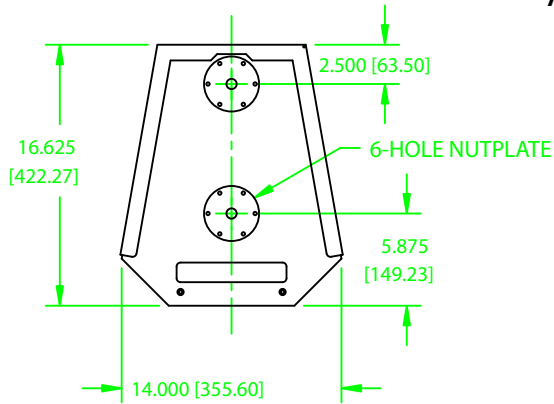

AE-5NC LOUDSPEAKER

TOP VIEW