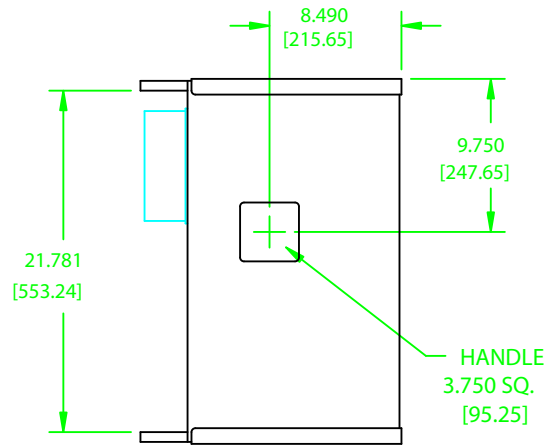

AE-5NC LOUDSPEAKER

SIDE VIEW

NOTE: DIMENSIONS ARE IN INCHES & [MILLIMETERS]

NOT TO SCALE							
DRAWN	BILL 8/26/93						
REVISION		SIZE	A	AE-5NC LOUDSPEAKER			
PRODUCT NUMBER	100-5200	SCALE	1/10	REVISION	A	DRAWING NO.	Z05NC