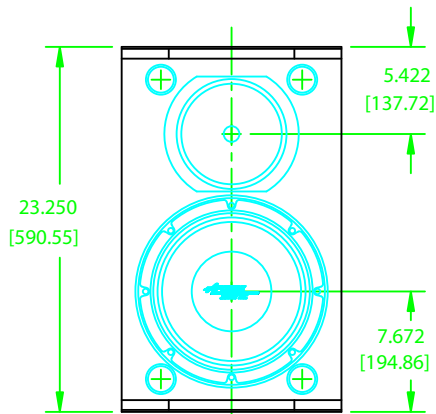

**FRONT VIEW
W/GRILL REMOVED**