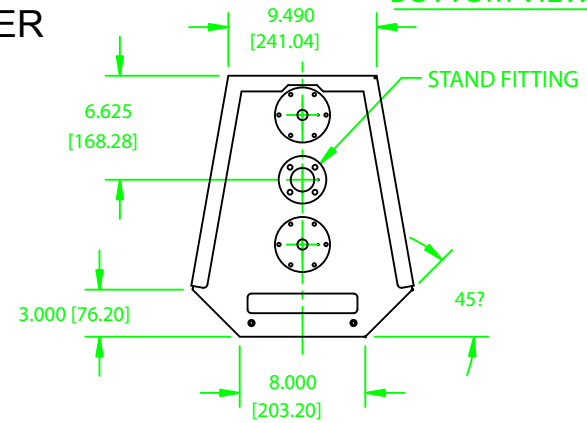

BOTTOM VIEW