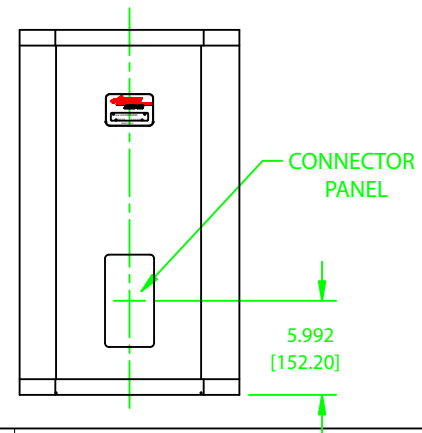

REAR VIEW

NOTE: DIMENSIONS ARE IN INCHES & [MILLIMETERS]

NOT TO SCALE							
DRAWN	BILL 8/26/93						
REVISION		SIZE	A	AE-5NC LOUDSPEAKER			
PRODUCT NUMBER	100-5200	SCALE	1/10	REVISION	A	DRAWING NO.	Z05NC