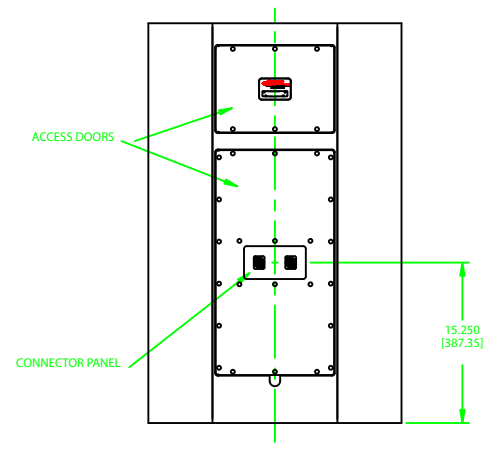

AE-7 LOUDSPEAKER

FRONT VIEW
W/GRILL REMOVED

SECTION A-A

NOTE: DIMENSIONS ARE IN INCHES & [MILLIMETERS]

<small>INFORMATION CONTAINED IN THIS DOCUMENT IS THE SOLE PROPERTY OF APOGEE SOUND INTERNATIONAL, LLC. REPRODUCTION OF ALL OR ANY PART OF THIS DOCUMENT WITHOUT WRITTEN CONSENT FROM APOGEE SOUND INTERNATIONAL, LLC IS PROHIBITED.</small>	NOT TO SCALE			
	SCALE: 1/5	DRAWN: WVE	9/30/99	
PRODUCT NUMBER: 100-7700	SIZE: D	DRAWING NO.: ZAE-7	REVISION: A	AE-7 LOUDSPEAKER