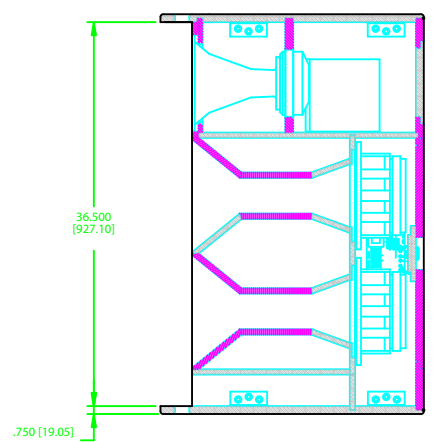

AE-7 LOUDSPEAKER

FRONT VIEW
W/GRILL REMOVED

SECTION A-A

NOTE: DIMENSIONS ARE IN INCHES & [MILLIMETERS]

<small>INFORMATION CONTAINED IN THIS DOCUMENT IS THE SOLE PROPERTY OF APOGEE SOUND INTERNATIONAL, LLC. REPRODUCTION OF ALL OR ANY PART OF THIS DOCUMENT WITHOUT WRITTEN CONSENT FROM APOGEE SOUND INTERNATIONAL, LLC IS PROHIBITED.</small>	NOT TO SCALE			
	SCALE: 1/5	DRAWN: WVE	9/30/99	
PRODUCT NUMBER: 100-7700	SIZE: D	DRAWING NO.: ZAE-7	REVISION: A	AE-7 LOUDSPEAKER