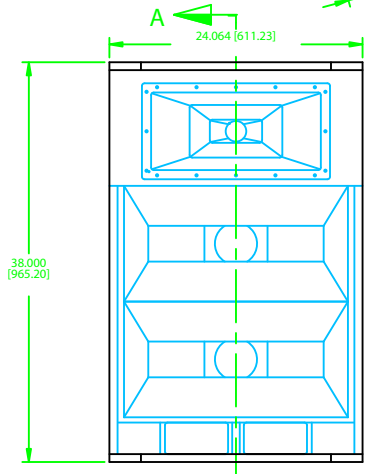

AE-7 LOUDSPEAKER

FRONT VIEW
W/GRILL REMOVED

SECTION A-A

NOTE: DIMENSIONS ARE IN INCHES & [MILLIMETERS]

<small>INFORMATION CONTAINED IN THIS DOCUMENT IS THE SOLE PROPERTY OF APOGEE SOUND INTERNATIONAL, LLC. REPRODUCTION OF ALL OR ANY PART OF THIS DOCUMENT WITHOUT WRITTEN CONSENT FROM APOGEE SOUND INTERNATIONAL, LLC IS PROHIBITED.</small>	NOT TO SCALE			
	SCALE: 1/5	DRAWN: WVE	9/30/99	
PRODUCT NUMBER: 100-7700	SIZE: D	DRAWING NO.: ZAE-7	REVISION: A	AE-7 LOUDSPEAKER