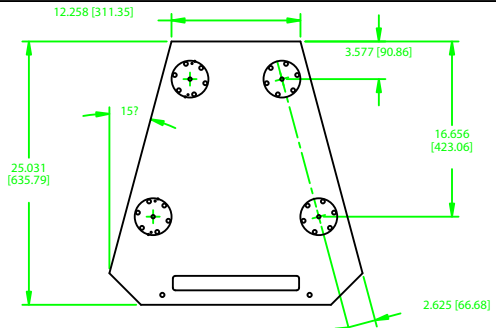

AE-7 LOUDSPEAKER

FRONT VIEW
W/GRILL REMOVED

SECTION A-A

NOTE: DIMENSIONS ARE IN INCHES & [MILLIMETERS]

<small>INFORMATION CONTAINED IN THIS DOCUMENT IS THE SOLE PROPERTY OF APOGEE SOUND INTERNATIONAL, LLC. REPRODUCTION OF ALL OR ANY PART OF THIS DOCUMENT WITHOUT WRITTEN CONSENT FROM APOGEE SOUND INTERNATIONAL, LLC IS PROHIBITED.</small>	NOT TO SCALE			
	SCALE: 1/5	DRAWN: WVE	9/30/99	
PRODUCT NUMBER: 100-7700	SIZE: D	DRAWING NO.: ZAE-7	REVISION: A	AE-7 LOUDSPEAKER