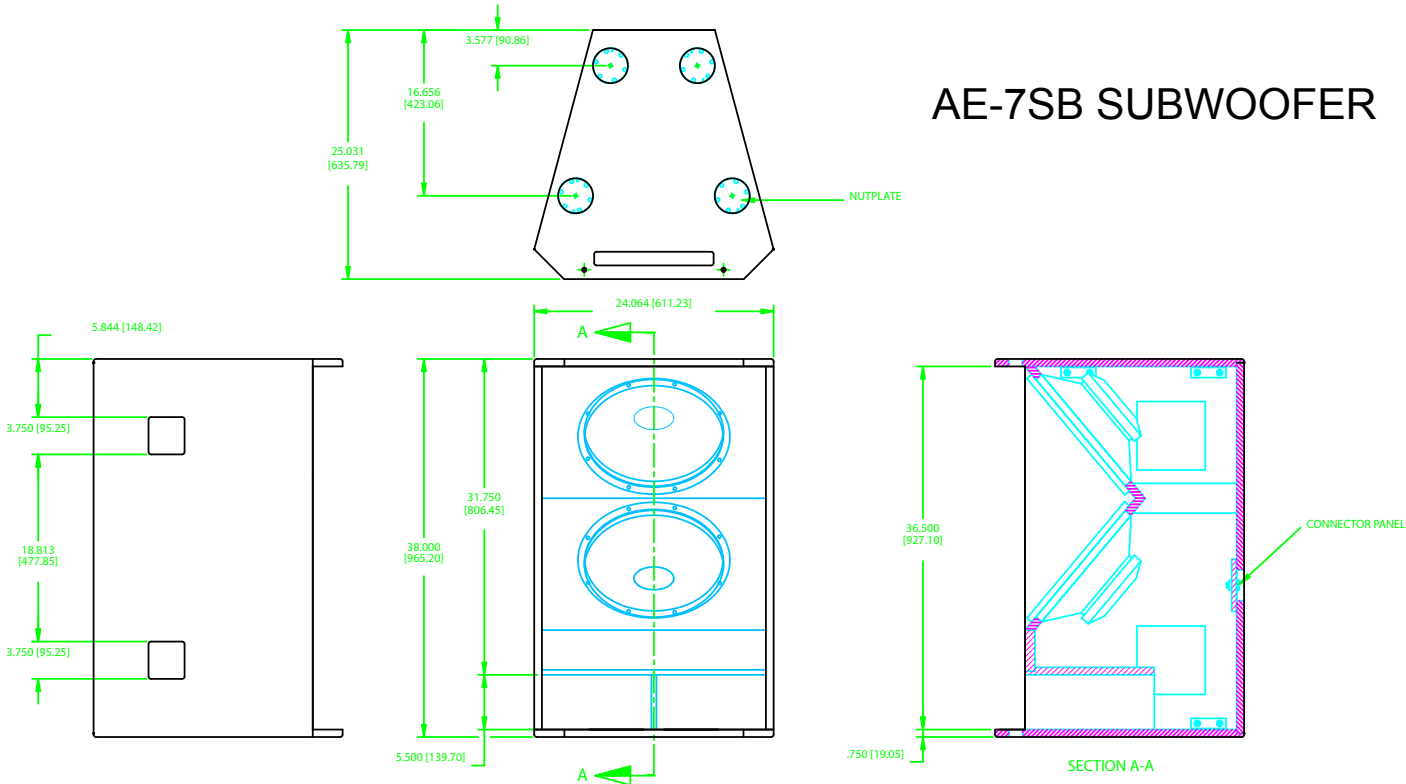

AE-7SB SUBWOOFER

INFORMATION CONTAINED IN THIS DOCUMENT IS THE SOLE PROPERTY OF APOGEE SOUND INTERNATIONAL, LLC. REPRODUCTION OF ALL OR ANY PART OF THIS DOCUMENT WITHOUT WRITTEN CONSENT FROM APOGEE SOUND INTERNATIONAL, LLC IS PROHIBITED.		NOT TO SCALE			
		SCALE: 1/5	DRAWN: WWE		11/8/99
PRODUCT NUMBER: 100-7600	SIZE: D	DRAWING NO.: ZAE-7SB	REVISION: A	AE-7SB SUBWOOFER