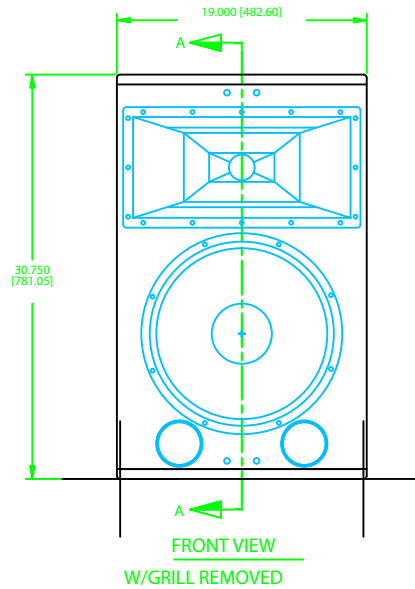

AE-8 LOUDSPEAKER

NOTE: DIMENSIONS ARE IN INCHES & [MILLIMETERS]

<small>INFORMATION CONTAINED IN THIS DOCUMENT IS THE SOLE PROPERTY OF APOGEE SOUND INTERNATIONAL, LLC. REPRODUCTION OF ALL OR ANY PART OF THIS DOCUMENT WITHOUT WRITTEN CONSENT FROM APOGEE SOUND INTERNATIONAL, LLC IS PROHIBITED.</small>	NOT TO SCALE				
	SCALE: 1/4	DRAWN: WWE	8/30/99		
	PRODUCT NUMBER: 100-88	SIZE: D	DRAWING NO.: ZAE-8	REVISION: A	AE-8 LOUDSPEAKER