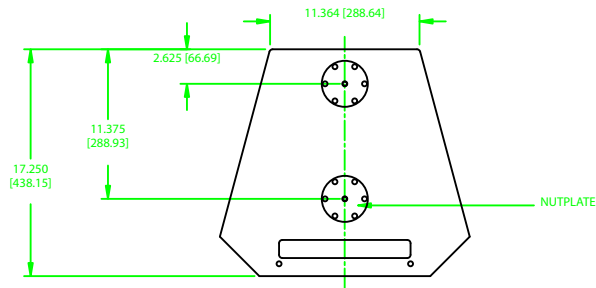

AE-8 LOUDSPEAKER

NOTE: DIMENSIONS ARE IN INCHES & [MILLIMETERS]

<small>INFORMATION CONTAINED IN THIS DOCUMENT IS THE SOLE PROPERTY OF APOGEE SOUND INTERNATIONAL, LLC. REPRODUCTION OF ALL OR ANY PART OF THIS DOCUMENT WITHOUT WRITTEN CONSENT FROM APOGEE SOUND INTERNATIONAL, LLC IS PROHIBITED.</small>	NOT TO SCALE				
	SCALE: 1/4	DRAWN: WWE	8/30/99		
	PRODUCT NUMBER: 100-88	SIZE: D	DRAWING NO.: ZAE-8	REVISION: A	AE-8 LOUDSPEAKER