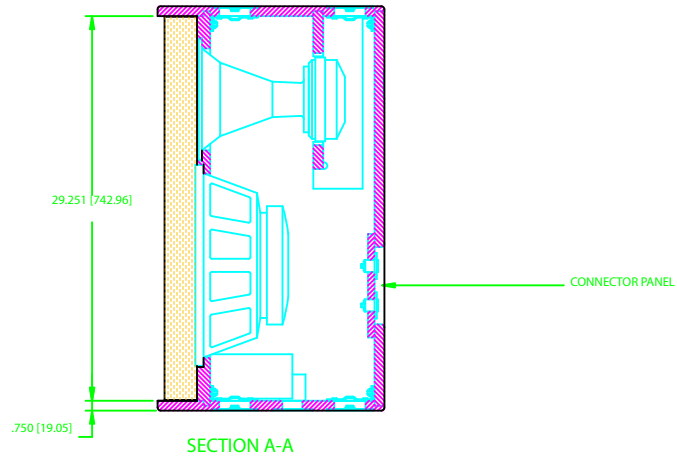

AE-8 LOUDSPEAKER

NOTE: DIMENSIONS ARE IN INCHES & [MILLIMETERS]

<small>INFORMATION CONTAINED IN THIS DOCUMENT IS THE SOLE PROPERTY OF APOGEE SOUND INTERNATIONAL, LLC. REPRODUCTION OF ALL OR ANY PART OF THIS DOCUMENT WITHOUT WRITTEN CONSENT FROM APOGEE SOUND INTERNATIONAL, LLC IS PROHIBITED.</small>	NOT TO SCALE				
	SCALE: 1/4	DRAWN: WWE	8/30/99		
	PRODUCT NUMBER: 100-88	SIZE: D	DRAWING NO.: ZAE-8	REVISION: A	AE-8 LOUDSPEAKER