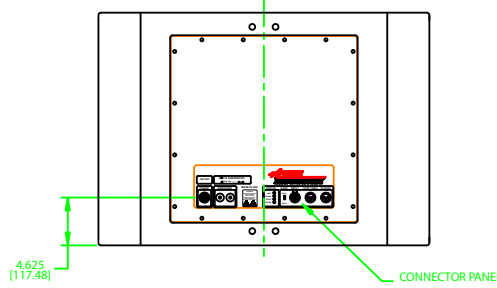

APL-10 SUBWOOFER

FRONT VIEW
W/GRILL REMOVED

SECTION VIEW

CONNECTOR PANEL

NOTES: UNLESS OTHERWISE SPECIFIED

- 1. OPTIONAL TRIM IS NOT SHOWN.
- 2. DIMENSIONS ARE IN INCHES & [MILLIMETERS].

INFORMATION CONTAINED IN THIS DOCUMENT IS THE SOLE PROPERTY OF APOGEE SOUND INTERNATIONAL, LLC. REPRODUCTION OF ALL OR ANY PART OF THIS DOCUMENT WITHOUT WRITTEN CONSENT FROM APOGEE SOUND INTERNATIONAL, LLC IS PROHIBITED.	NOT TO SCALE					
	SCALE	1/5	DATE		2/20/02	
	PRODUCT NUMBER:	105-0100	SIZE	D	DRAWING NO.	ZAPL10
	REVISION	A	REVISION	A	DESCRIPTION	APL-10 POWERED SUBWOOFER