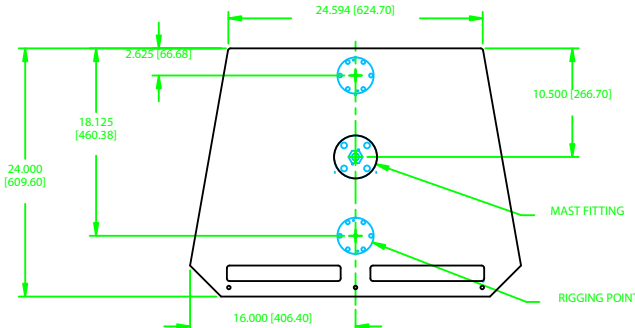

APL-10 SUBWOOFER

FRONT VIEW
W/GRILL REMOVED

SECTION VIEW

CONNECTOR PANEL

NOTES: UNLESS OTHERWISE SPECIFIED

- 1. OPTIONAL TRIM IS NOT SHOWN.
- 2. DIMENSIONS ARE IN INCHES & [MILLIMETERS].

INFORMATION CONTAINED IN THIS DOCUMENT IS THE SOLE PROPERTY OF APOGEE SOUND INTERNATIONAL, LLC. REPRODUCTION OF ALL OR ANY PART OF THIS DOCUMENT WITHOUT WRITTEN CONSENT FROM APOGEE SOUND INTERNATIONAL, LLC IS PROHIBITED.	NOT TO SCALE					
	SCALE	1/5	DATE		2/20/02	
	PRODUCT NUMBER:	105-0100	SIZE	D	DRAWING NO.	ZAPL10
	REVISION	A	REVISION	A	DESCRIPTION	APL-10 POWERED SUBWOOFER