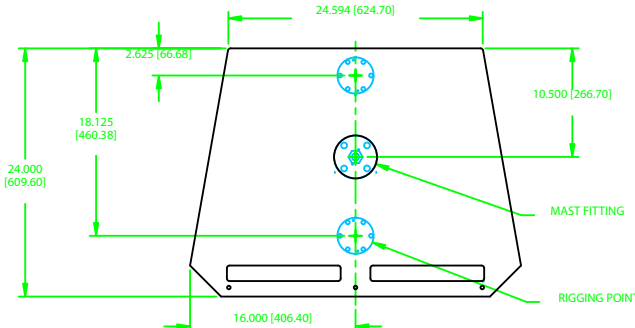

# APL-10 SUBWOOFER

FRONT VIEW  
W/GRILL REMOVED

SECTION VIEW

NOTES: UNLESS OTHERWISE SPECIFIED

- 1. OPTIONAL TRIM IS NOT SHOWN.
- 2. DIMENSIONS ARE IN INCHES & [MILLIMETERS].

INFORMATION CONTAINED IN THIS DOCUMENT IS THE SOLE PROPERTY OF APOGEE SOUND INTERNATIONAL, LLC. REPRODUCTION OF ALL OR ANY PART OF THIS DOCUMENT WITHOUT WRITTEN CONSENT FROM APOGEE SOUND INTERNATIONAL, LLC IS PROHIBITED.	<b>NOT TO SCALE</b>					
	SCALE	1/5	DATE		2/20/02	
	PRODUCT NUMBER:	105-0100	SIZE	D	DRAWING NO.	ZAPL10
	REVISION	A	REVISION	A	DESCRIPTION	APL-10 POWERED SUBWOOFER