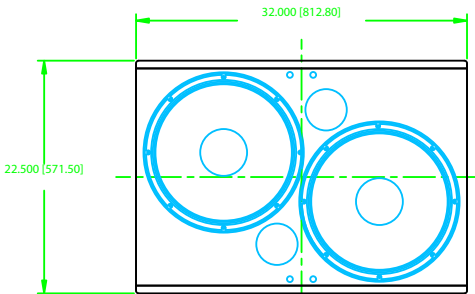

APL-10 SUBWOOFER

FRONT VIEW
W/GRILL REMOVED

SECTION VIEW

CONNECTOR PANEL

NOTES: UNLESS OTHERWISE SPECIFIED

- 1. OPTIONAL TRIM IS NOT SHOWN.
- 2. DIMENSIONS ARE IN INCHES & [MILLIMETERS].

INFORMATION CONTAINED IN THIS DOCUMENT IS THE SOLE PROPERTY OF APOGEE SOUND INTERNATIONAL, LLC. REPRODUCTION OF ALL OR ANY PART OF THIS DOCUMENT WITHOUT WRITTEN CONSENT FROM APOGEE SOUND INTERNATIONAL, LLC IS PROHIBITED.	NOT TO SCALE					
	SCALE	1/5	DATE		2/20/02	
	PRODUCT NUMBER:	105-0100	SIZE	D	DRAWING NO.	ZAPL10
	REVISION	A	REVISION	A	DESCRIPTION	APL-10 POWERED SUBWOOFER