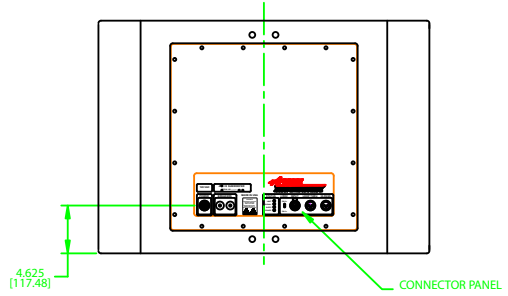

# APL-10 SUBWOOFER

FRONT VIEW  
W/GRILL REMOVED

SECTION VIEW

NOTES: UNLESS OTHERWISE SPECIFIED

- 1. OPTIONAL TRIM IS NOT SHOWN.
- 2. DIMENSIONS ARE IN INCHES & [MILLIMETERS].

INFORMATION CONTAINED IN THIS DOCUMENT IS THE SOLE PROPERTY OF APOGEE SOUND INTERNATIONAL, LLC. REPRODUCTION OF ALL OR ANY PART OF THIS DOCUMENT WITHOUT WRITTEN CONSENT FROM APOGEE SOUND INTERNATIONAL, LLC IS PROHIBITED.	<b>NOT TO SCALE</b>					
	SCALE	1/5	DATE		2/20/02	
	PRODUCT NUMBER:	105-0100	SIZE	D	DRAWING NO.	ZAPL10
	REVISION	A	REVISION	A	DESCRIPTION	APL-10 POWERED SUBWOOFER