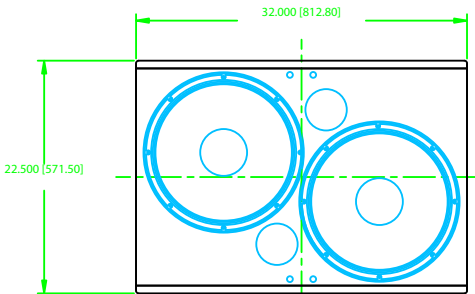

# APL-10 SUBWOOFER

FRONT VIEW  
W/GRILL REMOVED

SECTION VIEW

NOTES: UNLESS OTHERWISE SPECIFIED

- 1. OPTIONAL TRIM IS NOT SHOWN.
- 2. DIMENSIONS ARE IN INCHES & [MILLIMETERS].

INFORMATION CONTAINED IN THIS DOCUMENT IS THE SOLE PROPERTY OF APOGEE SOUND INTERNATIONAL, LLC. REPRODUCTION OF ALL OR ANY PART OF THIS DOCUMENT WITHOUT WRITTEN CONSENT FROM APOGEE SOUND INTERNATIONAL, LLC IS PROHIBITED.	<b>NOT TO SCALE</b>					
	SCALE	1/5	DATE		2/20/02	
	PRODUCT NUMBER:	105-0100	SIZE	D	DRAWING NO.	ZAPL10
	REVISION	A	REVISION	A	DESCRIPTION	APL-10 POWERED SUBWOOFER