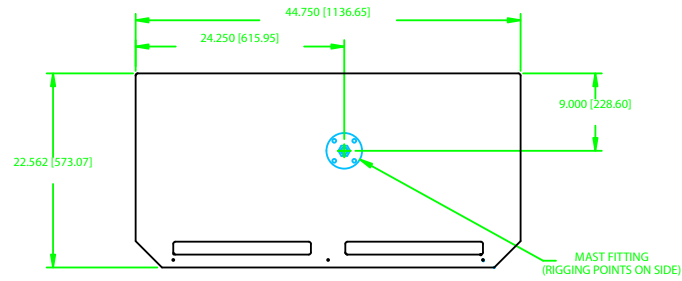

APL-12 POWERED SUBWOOFER

FRONT VIEW

SECTION VIEW

NOTES: UNLESS OTHERWISE SPECIFIED

1. OPTIONAL TRIM IS NOT SHOWN.
2. DIMENSIONS ARE IN INCHES & [MILLIMETERS].

INFORMATION CONTAINED IN THIS DOCUMENT IS THE SOLE PROPERTY OF APOGEE SOUND INTERNATIONAL, LLC. REPRODUCTION OF ALL OR ANY PART OF THIS DOCUMENT WITHOUT WRITTEN CONSENT FROM APOGEE SOUND INTERNATIONAL, LLC IS PROHIBITED.	NOT TO SCALE					
	SCALE	1/6	DRAWN		WWE	2/20/02
	PRODUCT NUMBER:	105-0200	REVISED		REVISION	A
	SIZE	D	DRAWING NO.	ZAPL12	APL-12 POWERED SUBWOOFER	