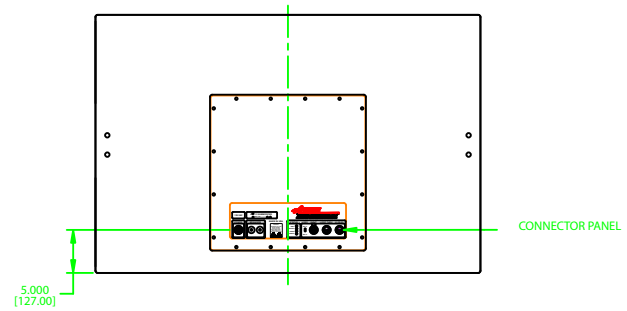

APL-12 POWERED SUBWOOFER

FRONT VIEW

SECTION VIEW

NOTES: UNLESS OTHERWISE SPECIFIED

1. OPTIONAL TRIM IS NOT SHOWN.
2. DIMENSIONS ARE IN INCHES & [MILLIMETERS].

INFORMATION CONTAINED IN THIS DOCUMENT IS THE SOLE PROPERTY OF APOGEE SOUND INTERNATIONAL, LLC. REPRODUCTION OF ALL OR ANY PART OF THIS DOCUMENT WITHOUT WRITTEN CONSENT FROM APOGEE SOUND INTERNATIONAL, LLC IS PROHIBITED.	NOT TO SCALE					
	SCALE	1/6	DRAWN		WWE	2/20/02
	PRODUCT NUMBER:	105-0200	REVISED		REVISION	A
	SIZE	D	DRAWING NO.	ZAPL12	APL-12 POWERED SUBWOOFER	