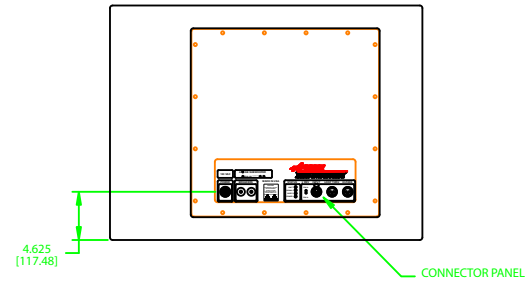

NOTES: UNLESS OTHERWISE SPECIFIED

1. OPTIONAL TRIM IS NOT SHOWN.
2. DIMENSIONS ARE SHOWN IN INCHES & [MILLIMETERS].

NOT TO SCALE

SCALE 1/5 DRAWN WWE 2/20/02

PRODUCT NUMBER: 105-0050

SIZE D DRAWING NO. ZAPLSB

REVISION A

APL-SB POWERED
SUBWOOFER

APOGEE
SOUND INTERNATIONAL, LLC