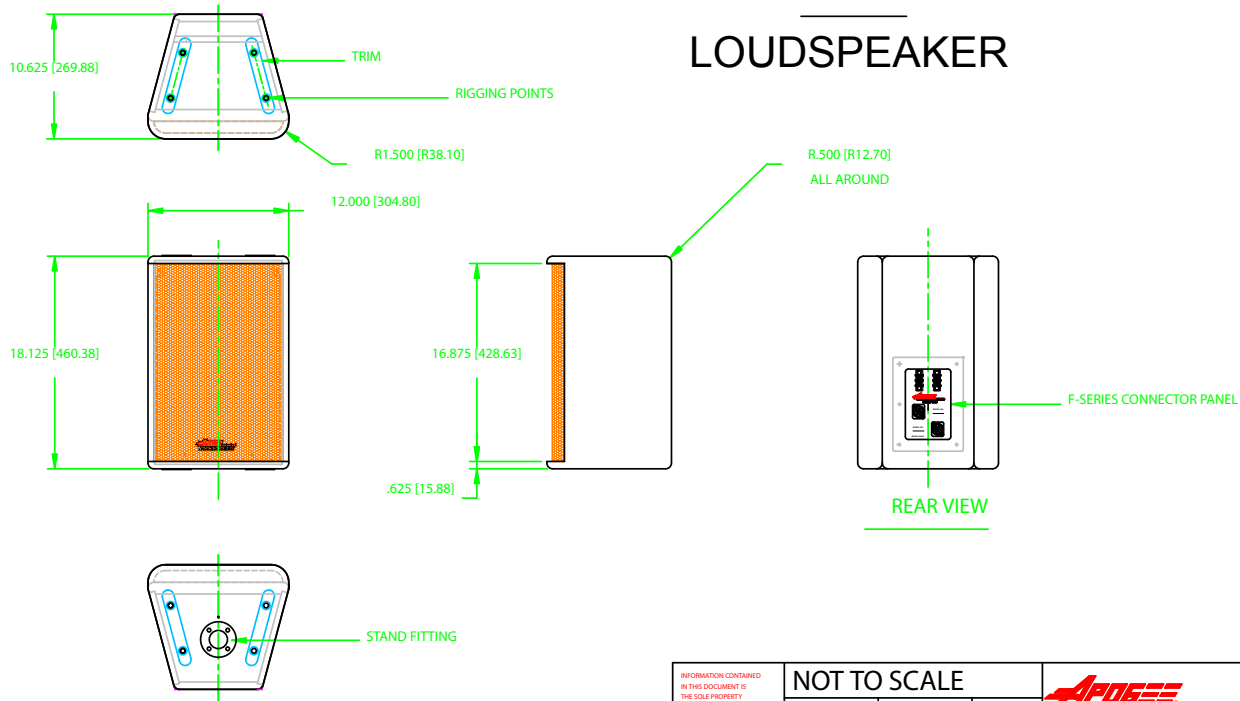

FH-1 LOUDSPEAKER

NOTE: DIMENSIONS ARE IN INCHES & [MILLIMETERS]

NOT TO SCALE

SCALE	1/4	DRAWN	WWE	5/30/00
PRODUCT NUMBER:	101-1010	REVISED		5/25/01
SIZE	D	DRAWING NO.	ZFH-1	

APOGEE SOUND INTERNATIONAL, LLC	
REVISION	A
	FH-1 LOUDSPEAKER