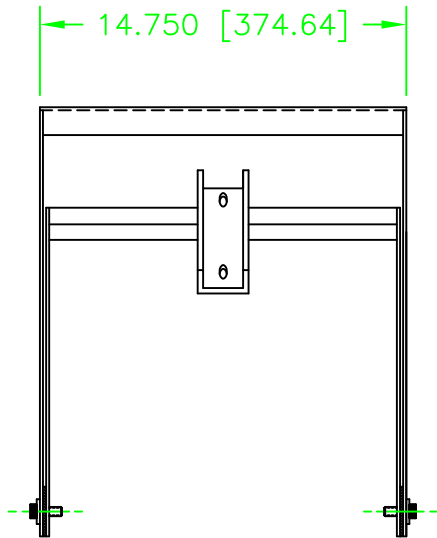

# AE-5 YOKE

FOR USE W/O STAND FITTING

GROSS WEIGHT: 12 LBS.

NOTE: DIMENSIONS ARE IN INCHES & [MILLIMETERS]

INFORMATION CONTAINED IN THIS DOCUMENT IS THE SOLE PROPERTY OF APOGEE SOUND INC. REPRODUCTION OF ALL OR ANY PART OF THIS DOCUMENT WITHOUT WRITTEN PERMISSION FROM APOGEE SOUND INC. IS PROHIBITED.

NOT TO SCALE				
DRAWN	JOHN 4/25/94			
CHECKED	4/26/94	SIZE <b>A</b> AE-5 YOKE FOR USE W/O STAND FITTING		
PRODUCT NUMBER 140-06		SCALE 1/8	REVISION <b>A</b>	DRAWING NO. Z0511