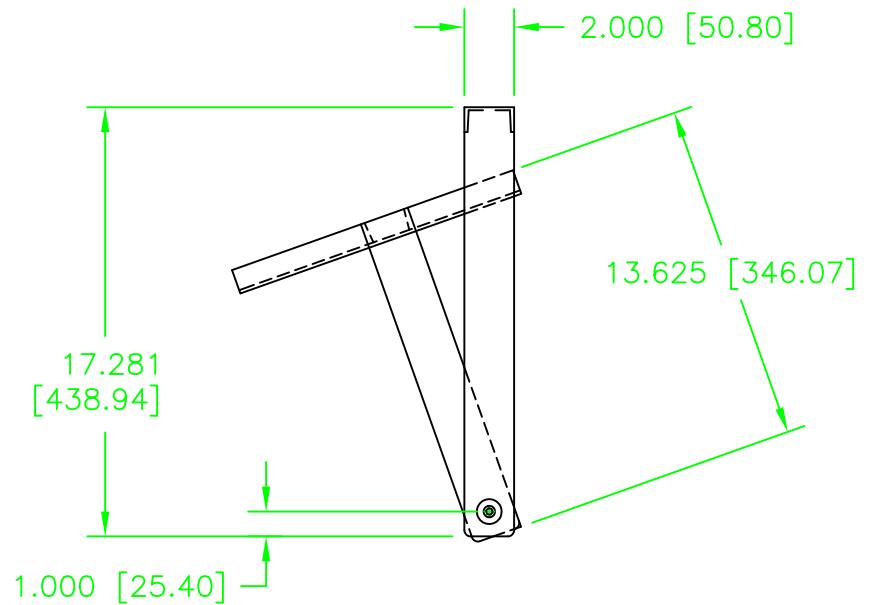

# AE-5 YOKE

FOR USE W/O STAND FITTING

GROSS WEIGHT: 12 LBS.

NOTE: DIMENSIONS ARE IN INCHES & [MILLIMETERS]

INFORMATION CONTAINED IN THIS DOCUMENT IS THE SOLE PROPERTY OF APOGEE SOUND INC. REPRODUCTION OF ALL OR ANY PART OF THIS DOCUMENT WITHOUT WRITTEN PERMISSION FROM APOGEE SOUND INC. IS PROHIBITED.

NOT TO SCALE				
DRAWN	JOHN 4/25/94			
CHECKED	4/26/94	SIZE <b>A</b> AE-5 YOKE FOR USE W/O STAND FITTING		
PRODUCT NUMBER 140-06		SCALE 1/8	REVISION <b>A</b>	DRAWING NO. Z0511