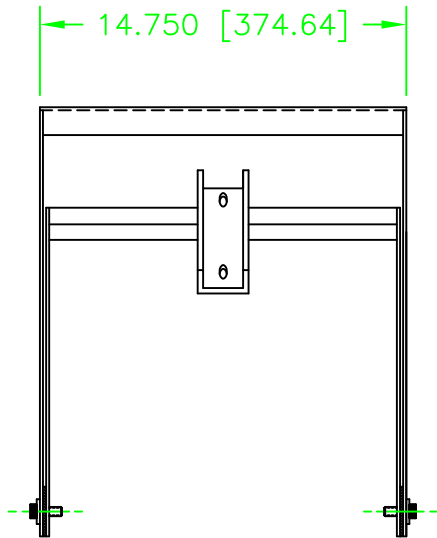

AE-5 YOKE

FOR USE W/O STAND FITTING

GROSS WEIGHT: 12 LBS.

NOTE: DIMENSIONS ARE IN INCHES & [MILLIMETERS]

INFORMATION CONTAINED IN THIS DOCUMENT IS THE SOLE PROPERTY OF APOGEE SOUND INC. REPRODUCTION OF ALL OR ANY PART OF THIS DOCUMENT WITHOUT WRITTEN PERMISSION FROM APOGEE SOUND INC. IS PROHIBITED.

NOT TO SCALE				
DRAWN	JOHN 4/25/94			
CHECKED	4/26/94	SIZE A AE-5 YOKE FOR USE W/O STAND FITTING		
PRODUCT NUMBER 140-06		SCALE 1/8	REVISION A	DRAWING NO. Z0511