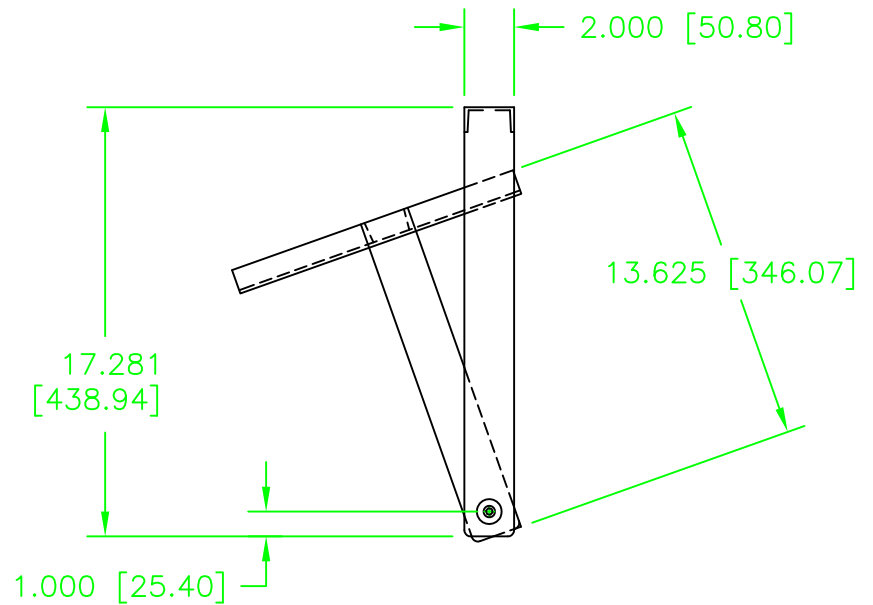

AE-5 YOKE

FOR USE W/O STAND FITTING

GROSS WEIGHT: 12 LBS.

NOTE: DIMENSIONS ARE IN INCHES & [MILLIMETERS]

INFORMATION CONTAINED IN THIS DOCUMENT IS THE SOLE PROPERTY OF APOGEE SOUND INC. REPRODUCTION OF ALL OR ANY PART OF THIS DOCUMENT WITHOUT WRITTEN PERMISSION FROM APOGEE SOUND INC. IS PROHIBITED.

NOT TO SCALE				
DRAWN	JOHN 4/25/94			
CHECKED	4/26/94	SIZE A AE-5 YOKE FOR USE W/O STAND FITTING		
PRODUCT NUMBER 140-06		SCALE 1/8	REVISION A	DRAWING NO. Z0511